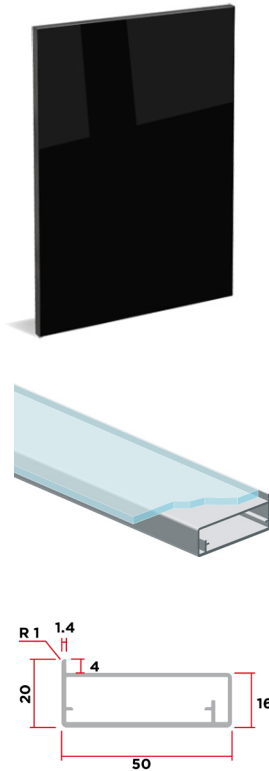

# Brooklyn

## Aluminum Framed Door Program

Produced to a very high standard, our Brooklyn aluminum framed doors achieve an unparalleled fit and finish. Our miter joints are tight and square giving the frame a high quality appearance. Available in four frames and five finishes, Brooklyn doors combined with our specialty glass, convey a classic contemporary style with european flair.

2446  
Minimalist  
Frame

2364  
1/4" Frame  
Reveal

2465  
5/32" Back  
Bevel

2505  
2" Wide  
Frame

Stainless Steel			•	
Anodized				
Chrome	•	•		
Oil Rubbed Bronze			•	
Black			•	

Frame size limited by maximum insert dimensions and hinge capacities.