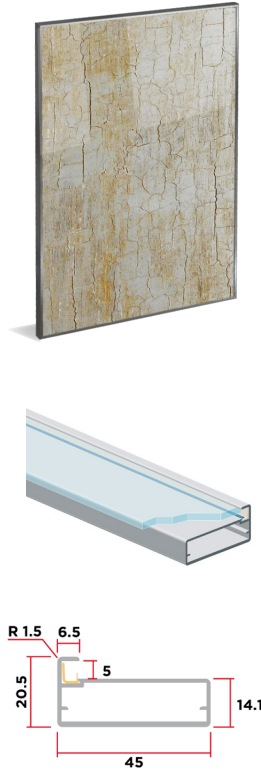

## Aluminum Framed Door Program

Produced to a very high standard, our Brooklyn aluminum framed doors achieve an unparalleled fit and finish. Our miter joints are tight and square giving the frame a high quality appearance. Available in four frames and five finishes, Brooklyn doors combined with our specialty glass, convey a classic contemporary style with european flair.

2446  
Minimalist  
Frame

2364  
1/4" Frame  
Reveal

2465  
5/32" Back  
Bevel

2505  
2" Wide  
Frame

Stainless Steel			•	
Anodized				
Chrome	•	•		
Oil Rubbed Bronze			•	
Black			•	

Frame size limited by maximum insert dimensions and hinge capacities.