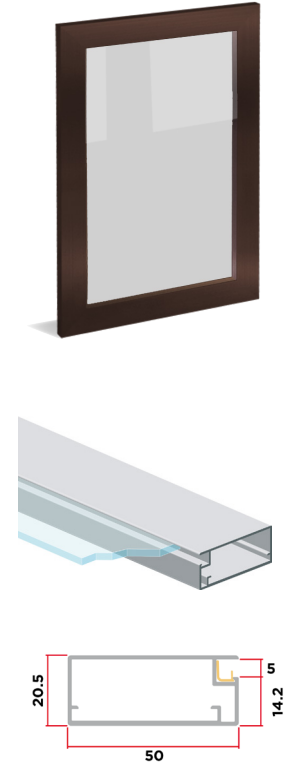

## Aluminum Framed Door Program

Produced to a very high standard, our Brooklyn aluminum framed doors achieve an unparalleled fit and finish. Our miter joints are tight and square giving the frame a high quality appearance. Available in four frames and five finishes, Brooklyn doors combined with our specialty glass, convey a classic contemporary style with european flair.

2446  
Minimalist  
Frame

2364  
1/4" Frame  
Reveal

2465  
5/32" Back  
Bevel

2505  
2" Wide  
Frame

Stainless Steel			•	
Anodized				
Chrome	•	•		
Oil Rubbed Bronze			•	
Black			•	

Frame size limited by maximum insert dimensions and hinge capacities.